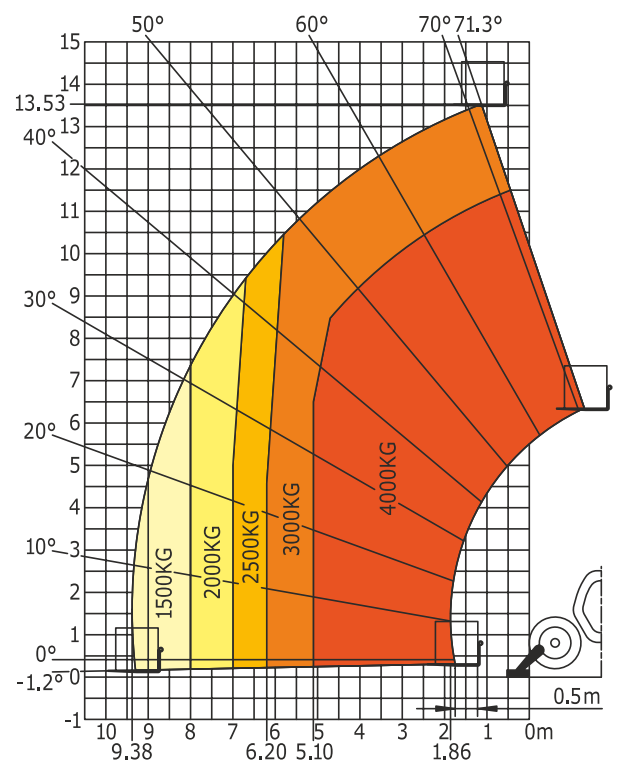

Machine on stabilizers with forks

Southern Cranes & Access Ltd

Pollards Way, Southwater, Horsham, RH13 9AQ

Access hire: 01403 339105 . Crane hire: 01403 790874
sales@southerncranes.co.uk . www.southerncranes.co.uk

22 September 2016