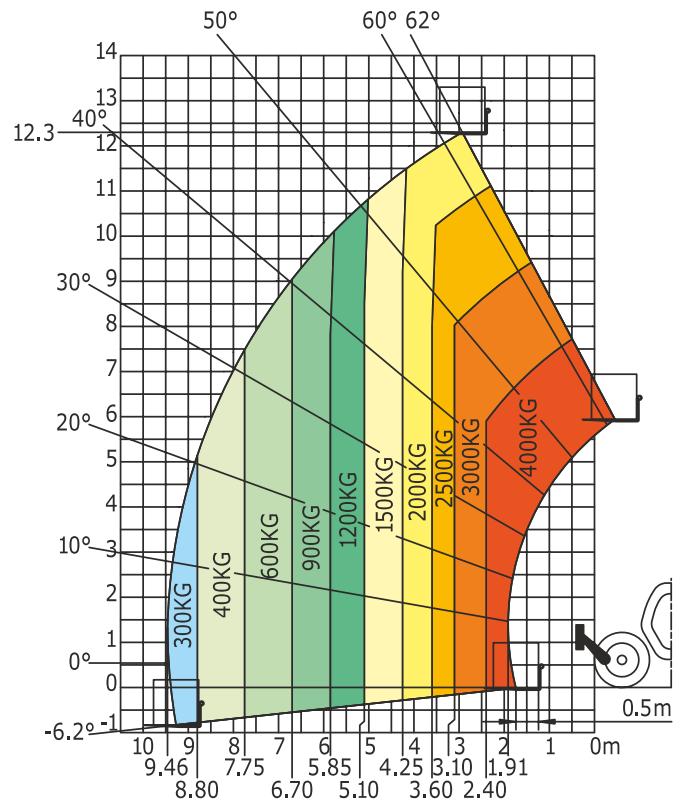

Machine on tyres with forks