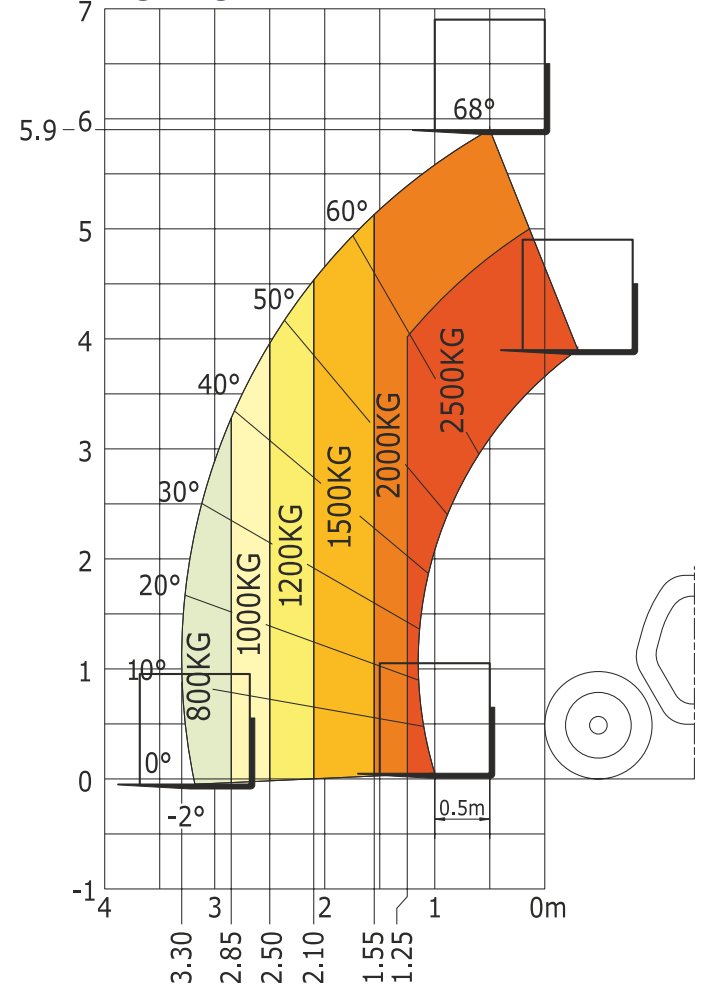

Cranes
Access
Transport
Contract Lifting
Training

Manitou MLT625H

Capacities

Lift Capacity.....	2,500 kg
Lift Height.....	5.90 m
Maximum Reach.....	3.30 m

Unladen times

Lifting.....	7.2 sec
Lowering.....	4.9 sec
Telescope extension.....	5.2 sec
Telescope retraction.....	3.7 sec
Crowd.....	3.2 sec
Dump.....	3.2 sec

Engine and transmission

Engine.....	Kubota Stage 3A
Engine Power.....	55.4 KW
Transmission.....	Hydrostatic
Speeds.....	2 forward, 2 reverse
Travel Speed.....	25 km/h

Dimensions

Length.....	3.90 m
Width.....	1.82 m
Height.....	2.00 m
Ground clearance.....	0.38 m
Turning radius.....	3.19 m
Weight.....	4,922 kg

Working range

The MLT 625 rough terrain telescopic handler is a machine ideally suited for working in confined spaces. The MLT 625 can fully access the majority of your working environment. With four wheel steering, the compact dimensions of your machine and its excellent turning circle makes it easy to fulfil your daily tasks.

In addition to its ground clearance of 38 cm, the MLT 625 is fitted with 18" agricultural profile tyres. The excellent traction and grip allows the machine to operate on all types of terrain. You can work in any situation and versatility becomes part of your daily life.