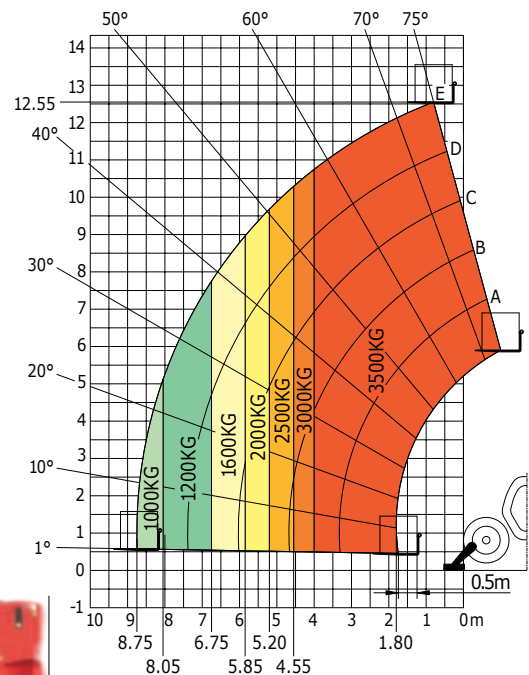

Machine on stabilizers with forks

Steering modes

Southern Cranes & Access Ltd

Pollards Way, Southwater, Horsham, RH13 9AQ

Access hire: 01403 339105 . Crane hire: 01403 790874
sales@southerncranes.co.uk . www.southerncranes.co.uk

13 October 2016