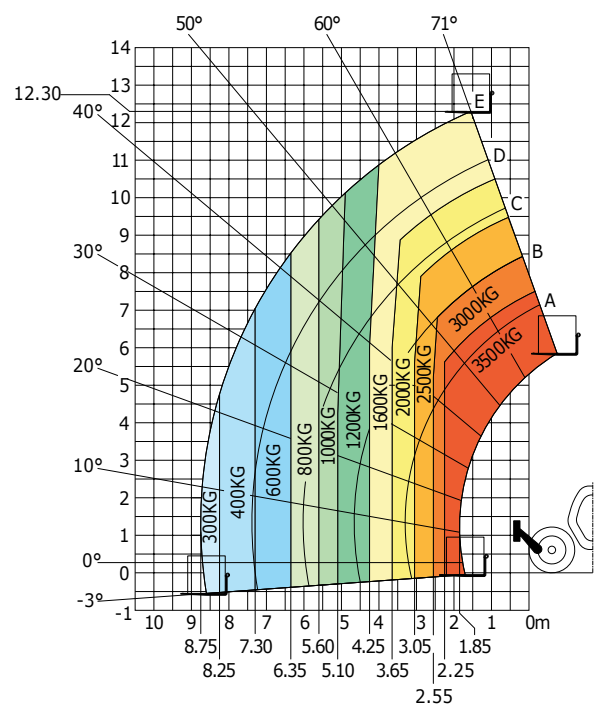

Machine on tyres with forks