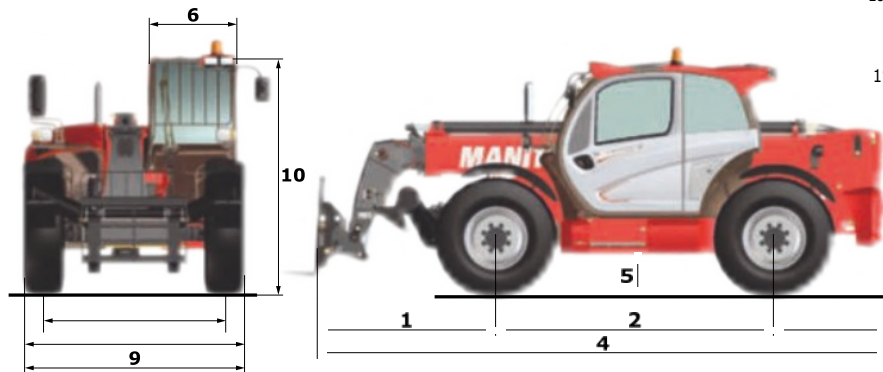

Cranes
Access
Transport
Contract Lifting
Training

Manitou MT1335

Performance

Lifting height	12.55 m
Lifting capacity	3,500 kg
Drawbar pull	9,800 daN
Breakout force	6,400 daN
Moving speed	25 km/h

Times

Lifting time (unladen).....	9.8 s
Lowering time (unladen).....	8.2 s
Boom extension time (unladen).....	14.2 s
Boom retraction time (unladen).....	9.7 s
Crowd	2.7 s
Dump	2.8 s

Engine

Energy	Diesel
Power	75 kW
Max. Torque.....	420 Nm @ 1,400 tr/min
Total capacity	3,400 cm3
Injection	Direct
Cooling	Water
Transmission type.....	Torque converter

Dimensions

1. Front wheel centre to carriage.....1.80 m
2. Wheelbase.....2.88 m
3. Rear wheel centre to rear face.....1.18 m
4. Overall width of cab.....0.88 m
5. Ground clearance.....0.41 m
6. Overall length to carriage.....5.86 m
7. Inside tyre width.....1.87 m
8. Overall width.....2.28 m
9. Overall width (stabilizers lowered).....2.28 m
10. Overall height.....2.42 m
- Turning radius
- 3.85 m
- Weight (unladen)
- 9,100 kg