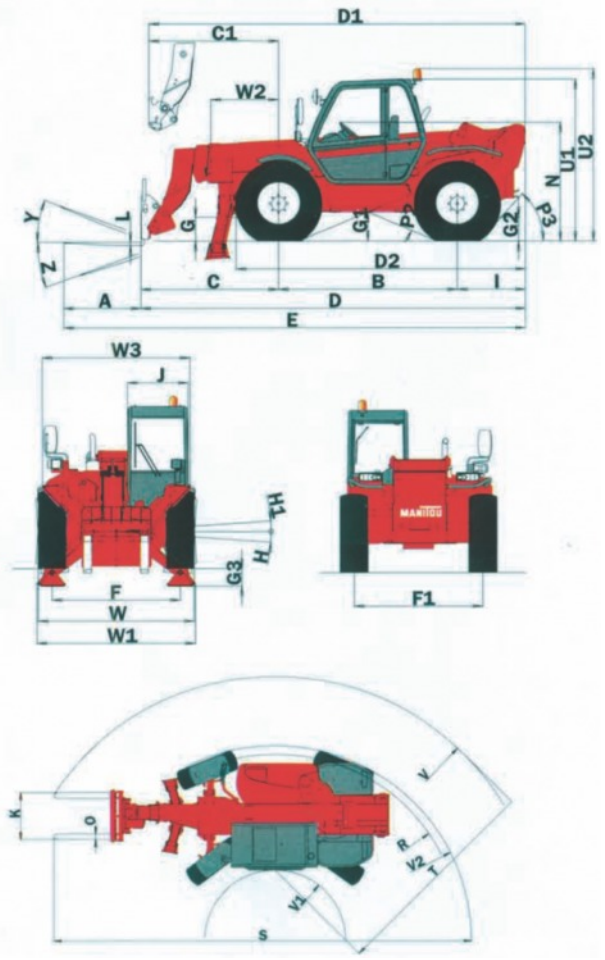

Cranes
Access
Transport
Contract Lifting
Training

Manitou MT1330SL

Lifting Capacity

500mm from forks' heels.....3,000 kg
 Tipping load at maximum reach.....1,113 kg
 Tear out force with toothed digging bucket to ISO 8313-1986 with tilting ram.....7,000 daN
 Lifting Height.....13 m

Forks (mm)

Length.....1,200
 Width x thickness.....125 x 45
 Max distance between forks.....1,040
 Carriage rotation.....124°

PERKINS Engine

Type.....1004.42/10 0 4.4 Turbo
 Capacity.....4,233 cm³ / 3,990 cm³
 Power (ISO/TR 14396).....81.5 HP / 76.5 kW
 at 2,200 rpm Turbo.....104 HP / 76.5 kW
 Max torque.....290 Nm at 1,400 rpm
 Turbo.....349 Nm at 1,400 rpm

Capacities

Cooling system.....24.5 l
 turbo.....26.5 l
 Engine oil.....10.5 l
 turbo.....11.5 l
 Hydraulic oil.....120 l
 Transmission oil.....16 l
 Fuel tank.....135 l

Measurements

Weight unladen.....9,530 kg
 Overall width.....2.36m
 stabilisers extended.....2.30m
 Overall height.....2.55m
 Turning radius.....4.00m
 Overall length.....5.94m
 Ground clearance.....0.45m
 Drawbar pull.....7,400daN
 turbo.....9,200daN

Reach at maximum height : 1.88 m

A	1200
B	2770
C	2120
C1	2010
D	5940
D1	5830
D2	4460
E	7140
F	1970
F1	1970
G	450
G1	445
G2	450
G3	275
H	4°or7%
H1	4°or7%
I	1050
J	950
K	1040
L	45
N	1850
O	125
P2	45.5°
P3	40°
R	3640
S	8720
T	4665
U1	2550
U2	2710
V	5600
V1	1320
V2	4000
W	2360
W1	2304
W2	1172
W3	2020
Y	12°
Z	112°