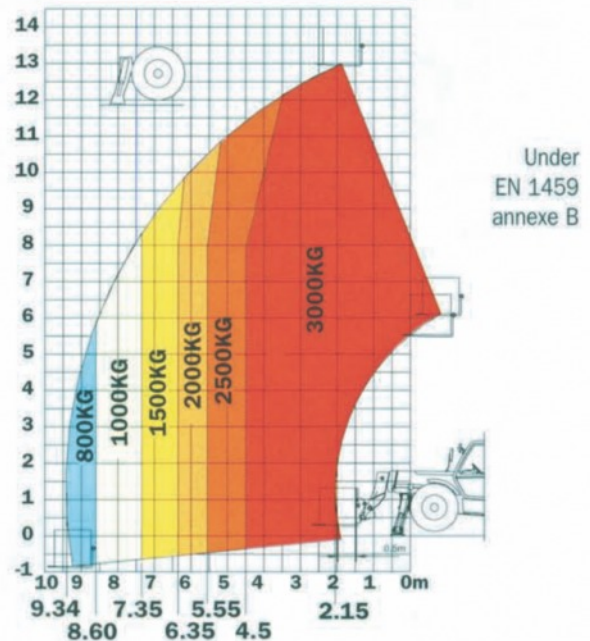

Forks (mm)

Length.....1,200
 Width x thickness.....125 x 45
 Max distance between forks.....1,040
 Carriage rotation.....124°

PERKINS Engine

Type.....1004.42/10 0 4.4 Turbo
 Capacity.....4,233 cm³ / 3,990 cm³
 Power (ISO/TR 14396).....81.5 HP / 76.5 kW
 at 2,200 rpm Turbo.....104 HP / 76.5 kW
 Max torque.....290 Nm at 1,400 rpm
 Turbo.....349 Nm at 1,400 rpm

Transmission

Torque convertor with Electro-hydraulic reversing shift. 4 speed forward and reverse. 25 km/h Maximum travel speed.

Hydraulics

Lifting /tilting pump (gear type).....260 bars / 166 l/mn
 Flow divider with priority to steering and brakes

Capacities

Cooling system.....24.5 l
 turbo.....26.5 l
 Engine oil.....10.5 l
 turbo.....11.5 l
 Hydraulic oil.....120 l
 Transmission oil.....16 l
 Fuel tank.....135 l

Measurements

Weight unladen.....9,530 kg
 Overall width.....2.36m
 stabilisers extended.....2.30m
 Overall height.....2.55m
 Turning radius.....4.00m
 Overall length.....5.94m
 Ground clearance.....0.45m
 Drawbar pull.....7,400daN
 turbo.....9,200daN

Reach at maximum height : 1.88 m

A	1200
B	2770
C	2120
C1	2010
D	5940
D1	5830
D2	4460
E	7140
F	1970
F1	1970
G	450
G1	445
G2	450
G3	275
H	4°or7%
H1	4°or7%
I	1050
J	950
K	1040
L	45
N	1850
O	125
P2	45.5°
P3	40°
R	3640
S	8720
T	4665
U1	2550
U2	2710
V	5600
V1	1320
V2	4000
W	2360
W1	2304
W2	1172
W3	2020
Y	12°
Z	112°