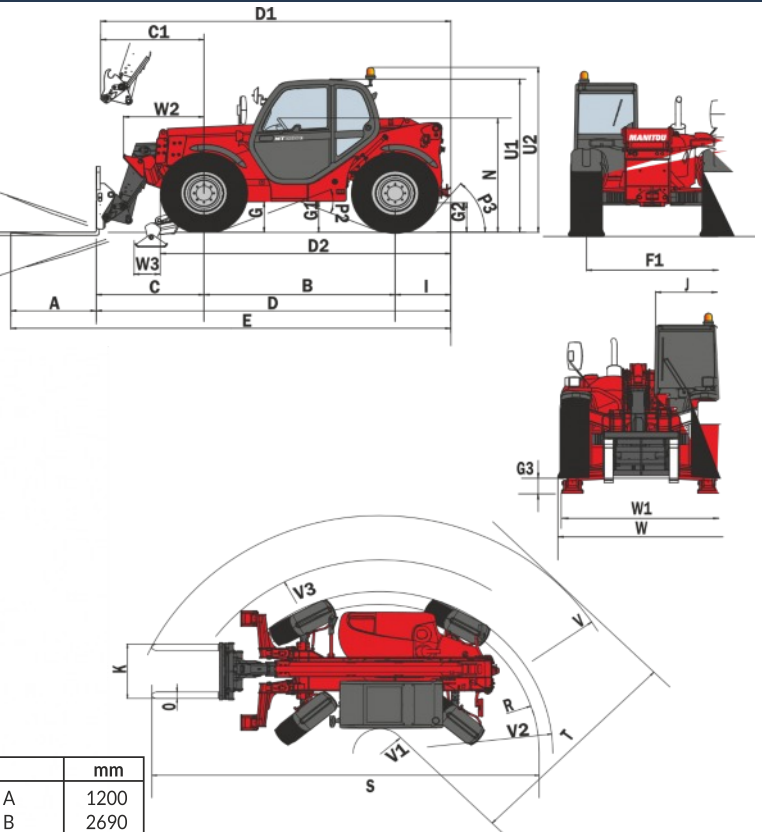

Forks (mm)

Length.....1200
 Width x thickness.....125 X 45
 Maximum distance between forks.....1040
 Carriage rotation.....126°
 Hydraulically operated brakes with oil-immersed multi-discs on both axles

Hydraulics

Lifting/tilting pump (gear type).....250 bars /105 l/mn
 Flow divider with priority to steering and brakes.

Capacities

Cooling system.....18.5 l
 Engine oil.....10.5 l
 Hydraulic oil.....125 l
 Transmission oil.....15.5 l
 Fuel tank.....120 l

Dimensions

Weight unladen (with forks).....7,470 kg
 Overall width.....2.26 m
 Overall height.....2.30 m
 Turning radius (outside wheels).....3.75 m
 Length up to carriage.....4.99 m
 Ground clearance.....0.44 m
 Drawbar pull.....8,200 daN

	mm
A	1200
B	2690
C	1513
C1	1602
D	4992
D1	5081
D2	4064
E	6192
F	1846
G	455
G1	440
G2	440
G3	220
I	789
J	865
K	1040
L	45
N	1690
O	125
P2	44°
P3	53°
R	3545
S	7810
T	3640
U1	2300
U2	2550
V	4950
V1	1310
V2	3753
V3	4200
W	2261
W1	2210
W2	1132
W3	340
Y	12°
Z	114°