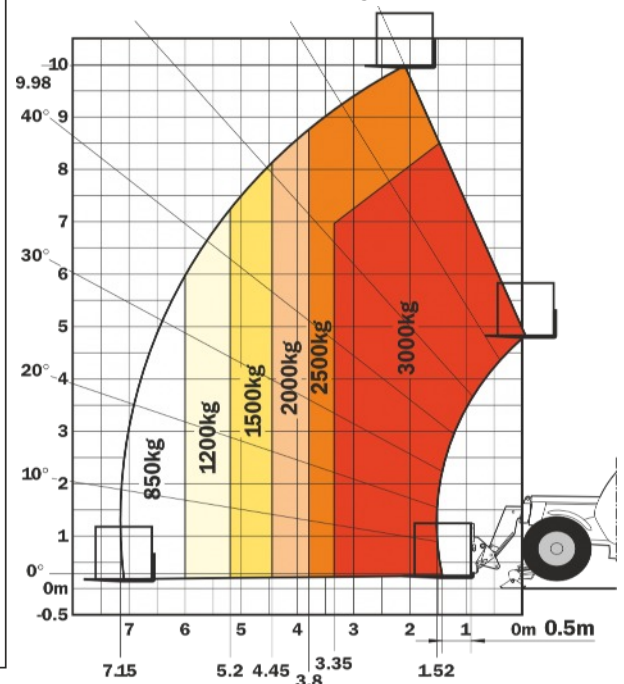

Reach at maximum height: 2 m

Southern Cranes & Access Ltd

Pollards Way, Southwater, Horsham, RH13 9AQ

Access hire: 01403 339105 . Crane hire: 01403 790874
sales@southerncranes.co.uk . www.southerncranes.co.uk

13 September 2016